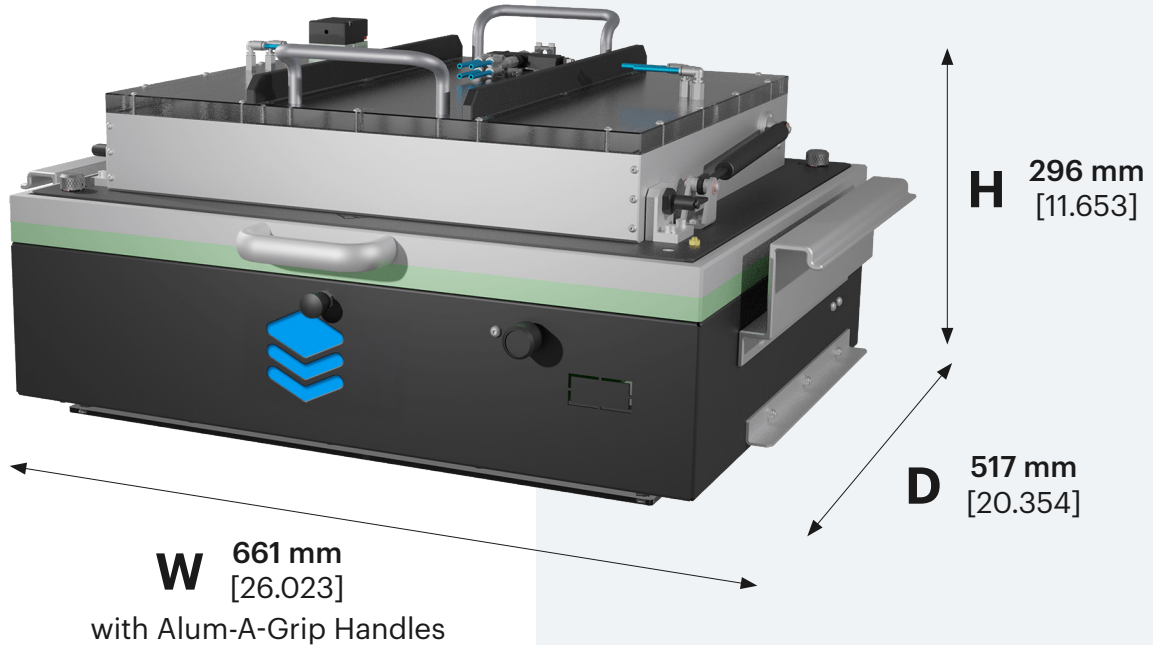

Vacuum Fixture Kit

TERADYNE - GENRAD

Equip

TERADYNE - GENRAD - 15/15 DUAL STAGE WITH VACUUM COVER

Fixture

Technical Features

- › External Dimension (width x depth x height) with Handles:
661 mm x 517 mm x 296 mm
[26.023 in x 20.354 in x 11.653 in]
- › Usable Area:
354 mm x 234 mm
[13.937 in x 9.212 in]
- › The Fixture includes a vacuum cover
- › Usable Cover Types: Vacuum
- › Dual Stage
- › Installation height test probe bottom: FCT-21.3 mm/ICT-16 mm
- › Alum-A-Grip Handles for transport and lift