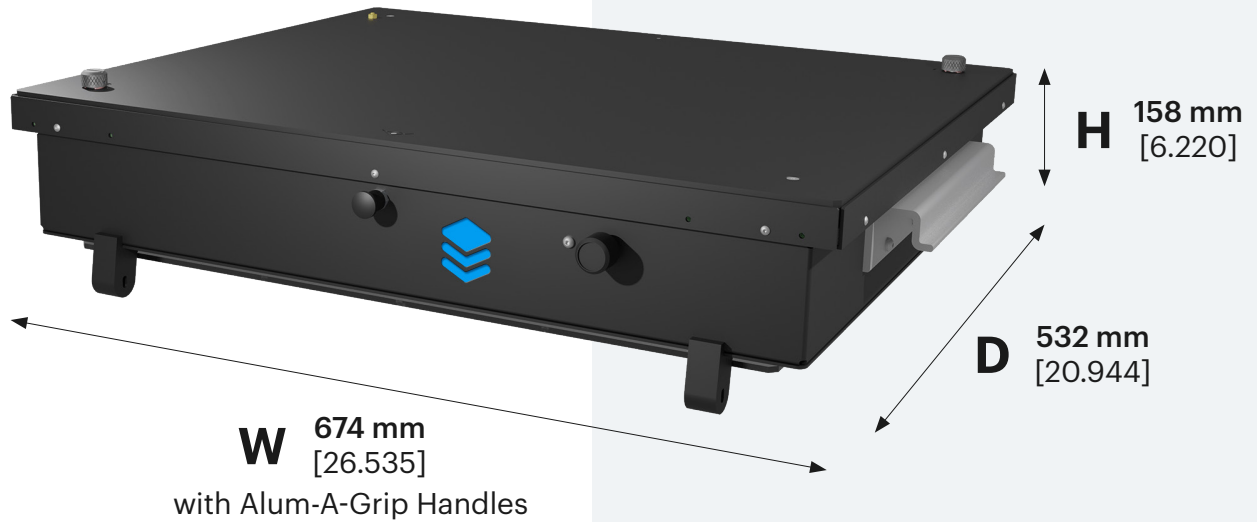

Vacuum Fixture Kit

Equip **VFS-E3-SPECTRUM 88XX-SL**
Vacuum Fixture

TERADYNE - GENRAD SPECTRUM

Technical Features

- › External Dimension (width x depth x height)
with Handles:
674 mm x 532 mm x 158 mm
[26.535 in x 20.944 in x 6.220 in]
- › Usable Area (not DUT size):
480 mm x 350 mm
[18.898 in x 13.780 in]
- › The Fixture doesn't include a cover
- › Usable Cover Types: Mechanical and Vacuum
- › Installation height test probe bottom: 16 mm
- › Alum-A-Grip Handles for transport and lift