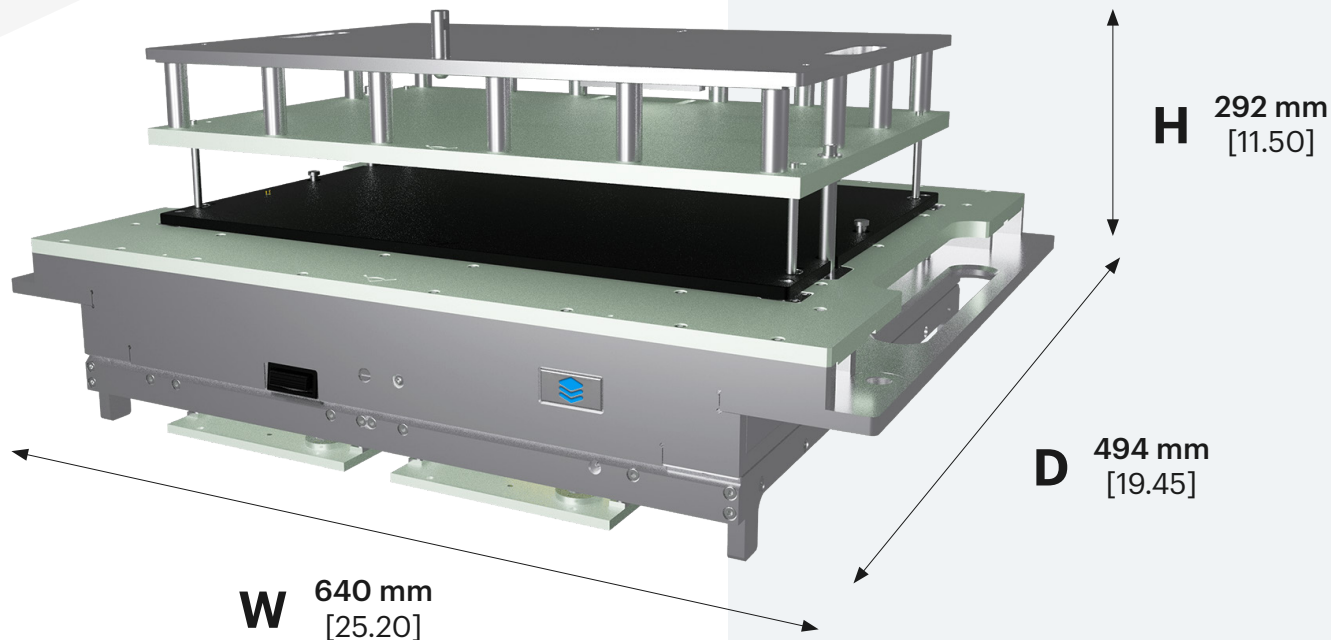

In-Line Fixture Kit

Equip **ILFS-TSH-5SLOT**
In-Line Fixture

INLINE FIXTURE KIT FOR TERADYNE MULTI-SITE TSH-5X

Technical Features

- › External Dimension (width x depth x height) with Handles:
640 mm x 494 mm x 292 mm
[25.20 in x 19.45 in x 11.50 in]
- › Max DUT size:
349 mm x 450 mm
[13.74 in x 17.72 in]
- › Top and Bottom test
- › Installation height of test probes:
bottom - 16 mm, top - 16 mm
- › Maximum 2 x 2560 channels